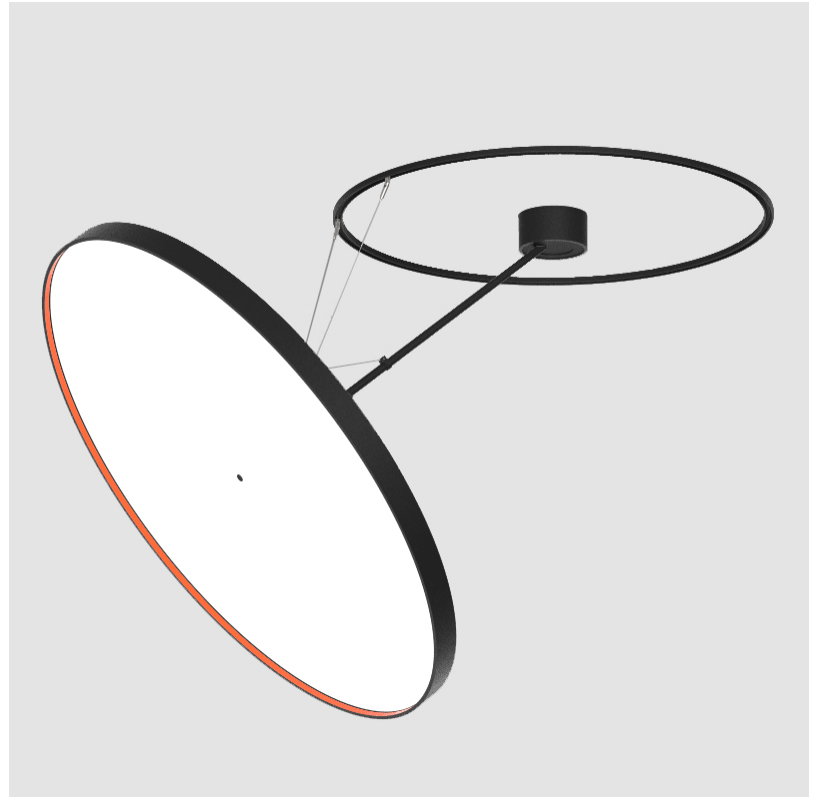

GENERAL

Series: Sign Diva Dancer
Subseries: Sign Diva Dancer Korona
Partner: Prolicht
Division: Architectural
Installation: Suspension
Product Type: Pendant
Mounting Location: Ceiling
Light Distribution: Adjustable

PHYSICAL

Shape: Round
Diameter (mm): 1100
Diameter (in): 43 5/16
Height (mm): 870
Height (in): 34 1/4
Weight (kg): 16.1
Weight (lbs): 35.42
Diffuser: PMMA - Opal / Micro-Prism / Sparkling Secret / Vintage Industrial
Fixture Finish: SSR / BKV / CWI / CRY / HAB / UFT / ITA / RUA / FTG / MYG / LOD / PUS / FRO / FUP / KIA / POP / BLS / SPG / MEY / GOH / CHC / COM / ABZ / JAG / OBR / MOS / ROR
Fixture Material: PMMA / Extruded Aluminum / Steel

ELECTRICAL

Lamp Type: LED (Zhaga Standard)
Input Wattage (W): 169.4
Total Output Wattage (W): 135
Dimming: Tri-Mode (Non-Dimming and Phase Dimming (120Vac only) and 0-10V Dimming)
Driver Included: Yes
Driver Location: Integrated
Driver Type: Constant Current - Universal
Driver Class: Class 2
Input Voltage (V): 120 - 277
Constant Current (MA): 350

LED

Color Temperature (°K): 2700 / 3000 / 4000
Max. Delivered Lumen (lm): 19520 / 19933 / 20340
CRI: >90 CRI
Lamp Life (hrs): 50000

OPTICAL

Adjustability: Rotational Canopy 170°; Tilting Canopy ±50°; Tilting Head ±90°

RATINGS AND CERTIFICATIONS

Certified By: Certified for North American Standards
IP rating: IP20