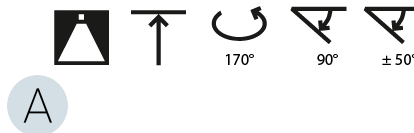

GENERAL

Series: Sign Diva Dancer
Subseries: Sign Diva Dancer Korona
Partner: Prolicht
Division: Architectural
Installation: Suspension
Product Type: Pendant
Mounting Location: Ceiling
Light Distribution: Adjustable

PHYSICAL

Shape: Round
Diameter (mm): 1100
Diameter (in): 43 5/16
Height (mm): 870
Height (in): 34 1/4
Weight (kg): 16.1
Weight (lbs): 35.42
Diffuser: PMMA - Opal / Micro-Prism / Sparkling Secret / Vintage Industrial
Fixture Finish: SSR / BKV / CWI / CRY / HAB / UFT / ITA / RUA / FTG / MYG / LOD / PUS / FRO / FUP / KIA / POP / BLS / SPG / MEY / GOH / CHC / COM / ABZ / JAG / OBR / MOS / ROR
Fixture Material: PMMA / Extruded Aluminum / Steel

ELECTRICAL

Lamp Type: LED (Zhaga Standard)
Input Wattage (W): 169.4
Total Output Wattage (W): 135
Dimming: Tri-Mode (Non-Dimming and Phase Dimming (120Vac only) and 0-10V Dimming)
Driver Included: Yes
Driver Location: Integrated
Driver Type: Constant Current - Universal
Driver Class: Class 2
Input Voltage (V): 120 - 277
Constant Current (MA): 350

LED

Color Temperature (°K): 2700 / 3000 / 4000
Max. Delivered Lumen (lm): 19520 / 19933 / 20340
CRI: >90 CRI
Lamp Life (hrs): 50000

OPTICAL

Adjustability: Rotational Canopy 170°; Tilting Canopy ±50°; Tilting Head ±90°

RATINGS AND CERTIFICATIONS

Certified By: Certified for North American Standards
IP rating: IP20