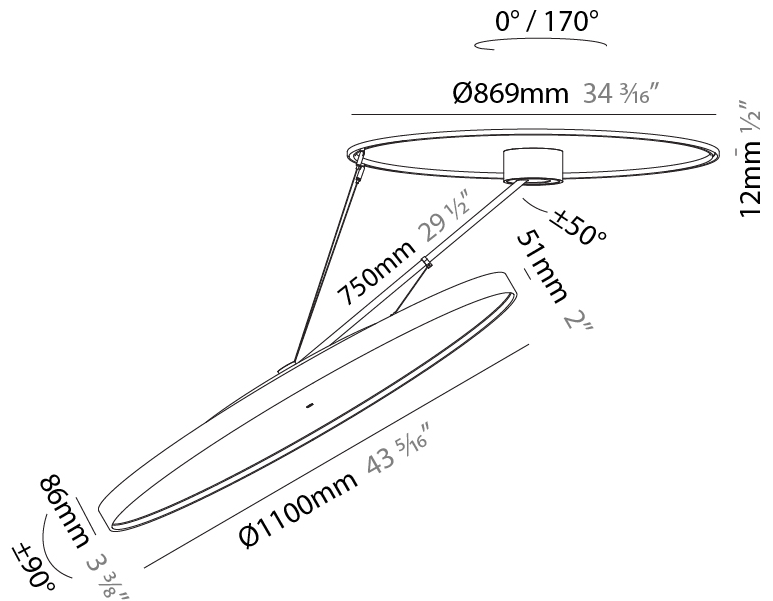

GENERAL

Series: Sign Diva Dancer
Subseries: Sign Diva Dancer Korona
Partner: Prolicht
Division: Architectural
Installation: Suspension
Product Type: Pendant
Mounting Location: Ceiling
Light Distribution: Adjustable

PHYSICAL

Shape: Round
Diameter (mm): 1100
Diameter (in): 43 5/16
Height (mm): 870
Height (in): 34 1/4
Weight (kg): 16.1
Weight (lbs): 35.42
Diffuser: PMMA - Opal / Micro-Prism / Sparkling Secret / Vintage Industrial
Fixture Finish: SSR / BKV / CWI / CRY / HAB / UFT / ITA / RUA / FTG / MYG / LOD / PUS / FRO / FUP / KIA / POP / BLS / SPG / MEY / GOH / CHC / COM / ABZ / JAG / OBR / MOS / ROR
Fixture Material: PMMA / Extruded Aluminum / Steel

ELECTRICAL

Lamp Type: LED (Zhaga Standard)
Input Wattage (W): 169.4
Total Output Wattage (W): 135
Dimming: Tri-Mode (Non-Dimming and Phase Dimming (120Vac only) and 0-10V Dimming)
Driver Included: Yes
Driver Location: Integrated
Driver Type: Constant Current - Universal
Driver Class: Class 2
Input Voltage (V): 120 - 277
Constant Current (MA): 350

LED

Color Temperature (°K): 2700 / 3000 / 4000
Max. Delivered Lumen (lm): 19520 / 19933 / 20340
CRI: >90 CRI
Lamp Life (hrs): 50000

OPTICAL

Adjustability: Rotational Canopy 170°; Tilting Canopy ±50°; Tilting Head ±90°

RATINGS AND CERTIFICATIONS

Certified By: Certified for North American Standards
IP rating: IP20