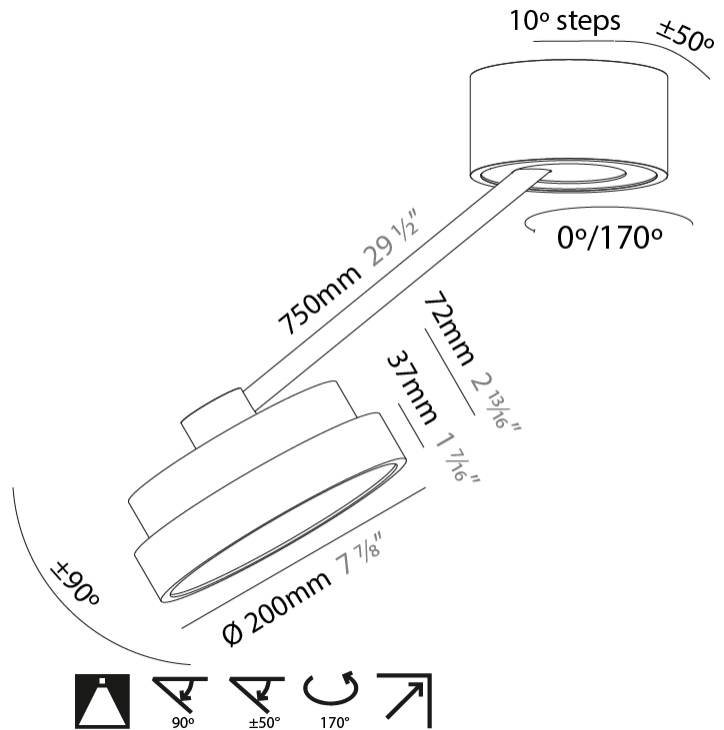

GENERAL

Series: Sign Diva Dancer
Subseries: Sign Diva Dancer Korona
Partner: Prolicht
Division: Architectural
Installation: Suspension
Product Type: Pendant
Mounting Location: Ceiling
Light Distribution: Adjustable

PHYSICAL

Shape: Round
Diameter (mm): 200
Diameter (in): 7 7/8
Height (mm): 870
Depth (mm): 86
Height (in): 34 1/4
Depth (in): 3 3/8
Weight (kg): 2.09
Weight (lbs): 4.607

Diffuser: PMMA - Opal / Micro-Prism / Sparkling Secret / Vintage Industrial

Fixture Finish: SSR / BKV / CWI / CRY / HAB / UFT / ITA / RUA / FTG / MYG / LOD / PUS / FRO / FUP / KIA / POP / BLS / SPG / MEY / GOH / CHC / COM / ABZ / JAG / OBR / MOS / ROR

Fixture Material: PMMA / Extruded Aluminum / Steel

ELECTRICAL

Lamp Type: LED (Zhaga Standard)
Input Wattage (W): 11
Total Output Wattage (W): 10
Dimming: Tri-Mode (Non-Dimming and Phase Dimming (120Vac only) and 0-10V Dimming)
Driver Included: Yes
Driver Location: Integrated
Driver Type: Constant Current - Universal
Driver Class: Class 2
Input Voltage (V): 120 - 277
Constant Current (MA): 350

LED

Color Temperature (°K): 2700 / 3000 / 3500 / 4000
Max. Delivered Lumen (lm): 860 / 1080 / 1088 / 1110
CRI: >90 CRI
Lamp Life (hrs): 50000

OPTICAL

Adjustability: Rotational Canopy 170°; Tilting Canopy ±50°; Tilting Head ±90°

RATINGS AND CERTIFICATIONS

Certified By: Certified for North American Standards
IP rating: IP20