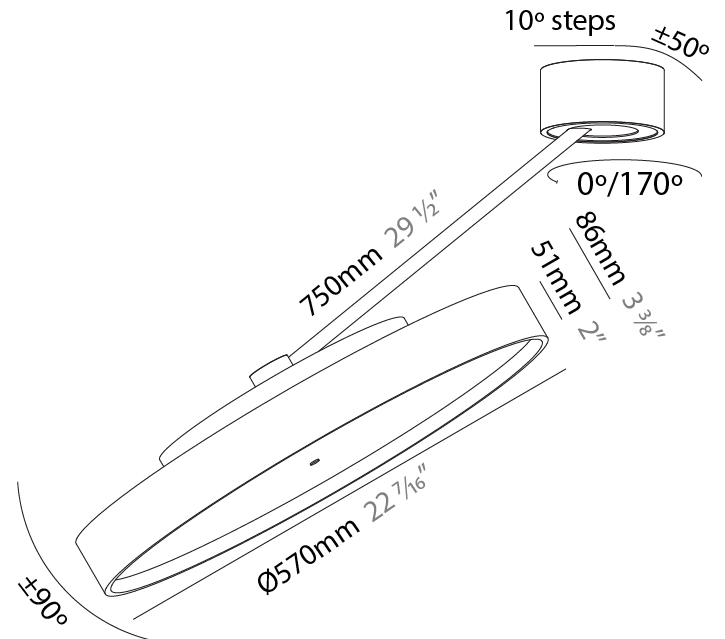

GENERAL

Series: Sign Diva Dancer
Subseries: Sign Diva Dancer Korona
Partner: Prolicht
Division: Architectural
Installation: Suspension
Product Type: Pendant
Mounting Location: Ceiling
Light Distribution: Adjustable

PHYSICAL

Shape: Round
Diameter (mm): 570
Diameter (in): 22 7/16
Height (mm): 870
Depth (mm): 86
Height (in): 34 1/4
Depth (in): 3 3/8
Weight (kg): 5
Weight (lbs): 11.023

Diffuser: PMMA - Opal / Micro-Prism / Sparkling Secret / Vintage Industrial

Fixture Finish: SSR / BKV / CWI / CRY / HAB / UFT / ITA / RUA / FTG / MYG / LOD / PUS / FRO / FUP / KIA / POP / BLS / SPG / MEY / GOH / CHC / COM / ABZ / JAG / OBR / MOS / ROR

Fixture Material: PMMA / Extruded Aluminum / Steel

ELECTRICAL

Lamp Type: LED (Zhaga Standard)
Input Wattage (W): 52.8
Total Output Wattage (W): 47.52
Dimming: Tri-Mode (Non-Dimming and Phase Dimming (120Vac only) and 0-10V Dimming)
Driver Included: Yes
Driver Location: Integrated
Driver Type: Constant Current - Universal
Driver Class: Class 2
Input Voltage (V): 120 - 277
Constant Current (MA): 350

LED

Color Temperature (*K): 2700 / 3000 / 3500 / 4000
Max. Delivered Lumen (lm): 5060 / 6320 / 6448 / 6580
CRI: >90 CRI
Lamp Life (hrs): 50000

OPTICAL

Adjustability: Rotational Canopy 170°; Tilting Canopy ±50°; Tilting Head ±90°

RATINGS AND CERTIFICATIONS

Certified By: Certified for North American Standards
IP rating: IP20