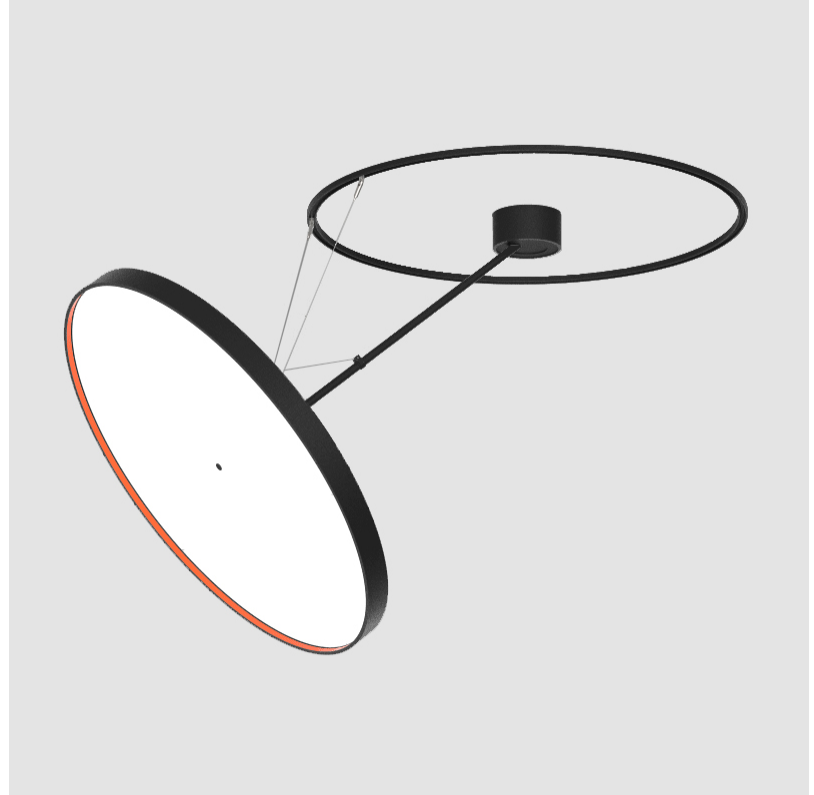

GENERAL

Series: Sign Diva Dancer
Subseries: Sign Diva Dancer Korona
Partner: Prolicht
Division: Architectural
Installation: Suspension
Product Type: Pendant
Mounting Location: Ceiling
Light Distribution: Adjustable

PHYSICAL

Shape: Round
Diameter (mm): 850
Diameter (in): 33 7/16
Height (mm): 870
Height (in): 34 1/4
Weight (kg): 10.5
Weight (lbs): 23.1
Diffuser: PMMA - Opal / Micro-Prism / Sparkling Secret / Vintage Industrial
Fixture Finish: SSR / BKV / CWI / CRY / HAB / UFT / ITA / RUA / FTG / MYG / LOD / PUS / FRO / FUP / KIA / POP / BLS / SPG / MEY / GOH / CHC / COM / ABZ / JAG / OBR / MOS / ROR
Fixture Material: PMMA / Extruded Aluminum / Steel

ELECTRICAL

Lamp Type: LED (Zhaga Standard)
Input Wattage (W): 96.8
Total Output Wattage (W): 76.8
Dimming: Tri-Mode (Non-Dimming and Phase Dimming (120Vac only) and 0-10V Dimming)
Driver Included: Yes
Driver Location: Integrated
Driver Type: Constant Current - Universal
Driver Class: Class 2
Input Voltage (V): 120 - 277
Constant Current (MA): 600

LED

Color Temperature (°K): 2700 / 3000 / 4000
Max. Delivered Lumen (lm): 11160 / 11388 / 11620
CRI: >90 CRI
Lamp Life (hrs): 50000

OPTICAL

Adjustability: Rotational Canopy 170°; Tilting Canopy ±50°; Tilting Head ±90°

RATINGS AND CERTIFICATIONS

Certified By: Certified for North American Standards
IP rating: IP20