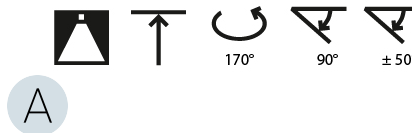

GENERAL

Series: Sign Diva Dancer
Subseries: Sign Diva Dancer Korona
Partner: Prolicht
Division: Architectural
Installation: Suspension
Product Type: Pendant
Mounting Location: Ceiling
Light Distribution: Adjustable

PHYSICAL

Shape: Round
Diameter (mm): 850
Diameter (in): 33 7/16
Height (mm): 870
Height (in): 34 1/4
Weight (kg): 10.5
Weight (lbs): 23.1
Diffuser: PMMA - Opal / Micro-Prism / Sparkling Secret / Vintage Industrial
Fixture Finish: SSR / BKV / CWI / CRY / HAB / UFT / ITA / RUA / FTG / MYG / LOD / PUS / FRO / FUP / KIA / POP / BLS / SPG / MEY / GOH / CHC / COM / ABZ / JAG / OBR / MOS / ROR
Fixture Material: PMMA / Extruded Aluminum / Steel

ELECTRICAL

Lamp Type: LED (Zhaga Standard)
Input Wattage (W): 96.8
Total Output Wattage (W): 76.8
Dimming: Tri-Mode (Non-Dimming and Phase Dimming (120Vac only) and 0-10V Dimming)
Driver Included: Yes
Driver Location: Integrated
Driver Type: Constant Current - Universal
Driver Class: Class 2
Input Voltage (V): 120 - 277
Constant Current (MA): 600

LED

Color Temperature (°K): 2700 / 3000 / 4000
Max. Delivered Lumen (lm): 11160 / 11388 / 11620
CRI: >90 CRI
Lamp Life (hrs): 50000

OPTICAL

Adjustability: Rotational Canopy 170°; Tilting Canopy ±50°; Tilting Head ±90°

RATINGS AND CERTIFICATIONS

Certified By: Certified for North American Standards
IP rating: IP20