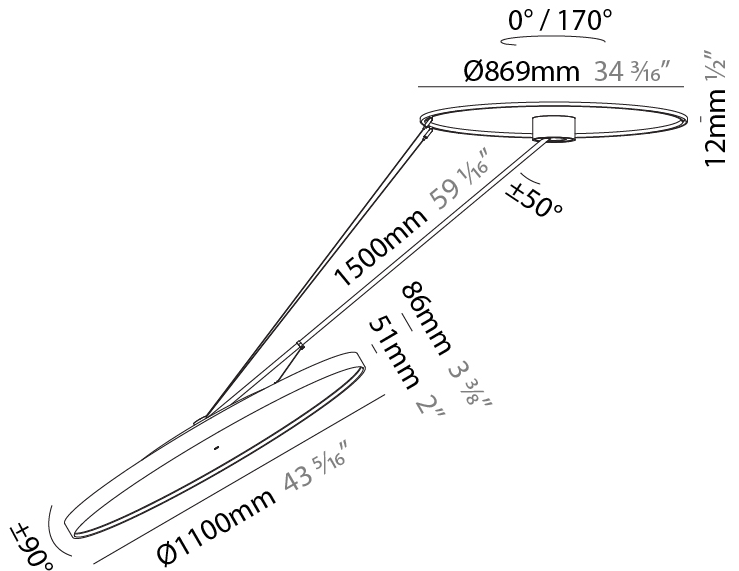

GENERAL

Series: Sign Diva Dancer
Subseries: Sign Diva Dancer Korona
Partner: Prolicht
Division: Architectural
Installation: Suspension
Product Type: Pendant
Mounting Location: Ceiling
Light Distribution: Adjustable

PHYSICAL

Shape: Round
Diameter (mm): 1100
Diameter (in): 43 5/16
Height (mm): 1620
Height (in): 63 3/4
Weight (kg): 15.5
Weight (lbs): 34.1
Diffuser: PMMA - Opal / Micro-Prism / Sparkling Secret / Vintage Industrial
Fixture Finish: SSR / BKV / CWI / CRY / HAB / UFT / ITA / RUA / FTG / MYG / LOD / PUS / FRO / FUP / KIA / POP / BLS / SPG / MEY / GOH / CHC / COM / ABZ / JAG / OBR / MOS / ROR
Fixture Material: PMMA / Extruded Aluminum / Steel

ELECTRICAL

Lamp Type: LED (Zhaga Standard)
Input Wattage (W): 169.4
Total Output Wattage (W): 135
Dimming: Tri-Mode (Non-Dimming and Phase Dimming (120Vac only) and 0-10V Dimming)
Driver Included: Yes
Driver Location: Integrated
Driver Type: Constant Current - Universal
Driver Class: Class 2
Input Voltage (V): 120 - 277
Constant Current (MA): 600

LED

Color Temperature (°K): 2700 / 3000 / 4000
Max. Delivered Lumen (lm): 19520 / 19933 / 20340
CRI: >90 CRI
Lamp Life (hrs): 50000

OPTICAL

Adjustability: Rotational Canopy 170°; Tilting Canopy ±50°; Tilting Head ±90°

RATINGS AND CERTIFICATIONS

Certified By: Certified for North American Standards
IP rating: IP20