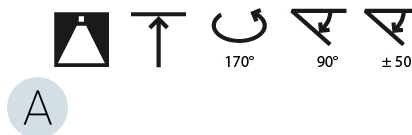

GENERAL

Series: Sign Diva Dancer
Subseries: Sign Diva Dancer Korona
Partner: Prolicht
Division: Architectural
Installation: Suspension
Product Type: Pendant
Mounting Location: Ceiling
Light Distribution: Adjustable

PHYSICAL

Shape: Round
Diameter (mm): 200
Diameter (in): 7 7/8
Height (mm): 1620
Height (in): 63 3/4
Weight (kg): 3.3
Weight (lbs): 7.26
Diffuser: PMMA - Opal / Micro-Prism / Sparkling Secret / Vintage Industrial
Fixture Finish: SSR / BKV / CWI / CRY / HAB / UFT / ITA / RUA / FTG / MYG / LOD / PUS / FRO / FUP / KIA / POP / BLS / SPG / MEY / GOH / CHC / COM / ABZ / JAG / OBR / MOS / ROR
Fixture Material: PMMA / Extruded Aluminum / Steel

ELECTRICAL

Lamp Type: LED (Zhaga Standard)
Input Wattage (W): 11
Total Output Wattage (W): 10
Dimming: Tri-Mode (Non-Dimming and Phase Dimming (120Vac only) and 0-10V Dimming)
Driver Included: Yes
Driver Location: Integrated
Driver Type: Constant Current - Universal
Driver Class: Class 2
Input Voltage (V): 120 - 277
Constant Current (MA): 350

LED

Color Temperature (°K): 2700 / 3000 / 3500 / 4000
Max. Delivered Lumen (lm): 860 / 1080 / 1088 / 1110
CRI: >90 CRI
Lamp Life (hrs): 50000

OPTICAL

Adjustability: Rotational Canopy 170°; Tilting Canopy ±50°; Tilting Head ±90°

RATINGS AND CERTIFICATIONS

Certified By: Certified for North American Standards
IP rating: IP20