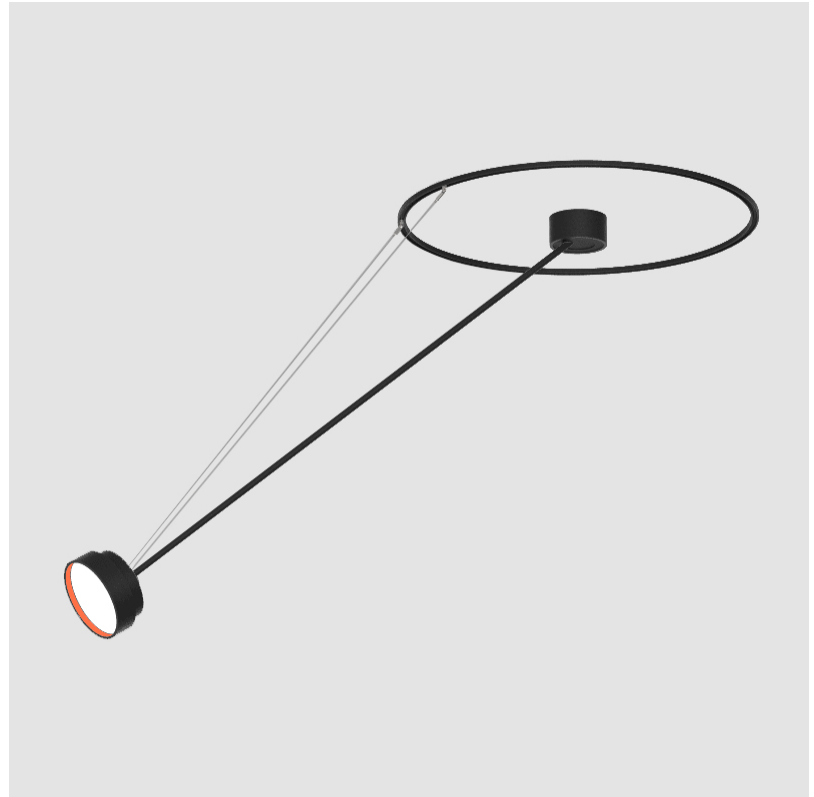

GENERAL

Series: Sign Diva Dancer
Subseries: Sign Diva Dancer Korona
Partner: Prolicht
Division: Architectural
Installation: Suspension
Product Type: Pendant
Mounting Location: Ceiling
Light Distribution: Adjustable

PHYSICAL

Shape: Round
Diameter (mm): 200
Diameter (in): 7 7/8
Height (mm): 1620
Height (in): 63 3/4
Weight (kg): 3.3
Weight (lbs): 7.26
Diffuser: PMMA - Opal / Micro-Prism / Sparkling Secret / Vintage Industrial
Fixture Finish: SSR / BKV / CWI / CRY / HAB / UFT / ITA / RUA / FTG / MYG / LOD / PUS / FRO / FUP / KIA / POP / BLS / SPG / MEY / GOH / CHC / COM / ABZ / JAG / OBR / MOS / ROR
Fixture Material: PMMA / Extruded Aluminum / Steel

ELECTRICAL

Lamp Type: LED (Zhaga Standard)
Input Wattage (W): 11
Total Output Wattage (W): 10
Dimming: Tri-Mode (Non-Dimming and Phase Dimming (120Vac only) and 0-10V Dimming)
Driver Included: Yes
Driver Location: Integrated
Driver Type: Constant Current - Universal
Driver Class: Class 2
Input Voltage (V): 120 - 277
Constant Current (MA): 350

LED

Color Temperature (°K): 2700 / 3000 / 3500 / 4000
Max. Delivered Lumen (lm): 860 / 1080 / 1088 / 1110
CRI: >90 CRI
Lamp Life (hrs): 50000

OPTICAL

Adjustability: Rotational Canopy 170°; Tilting Canopy ±50°; Tilting Head ±90°

RATINGS AND CERTIFICATIONS

Certified By: Certified for North American Standards
IP rating: IP20