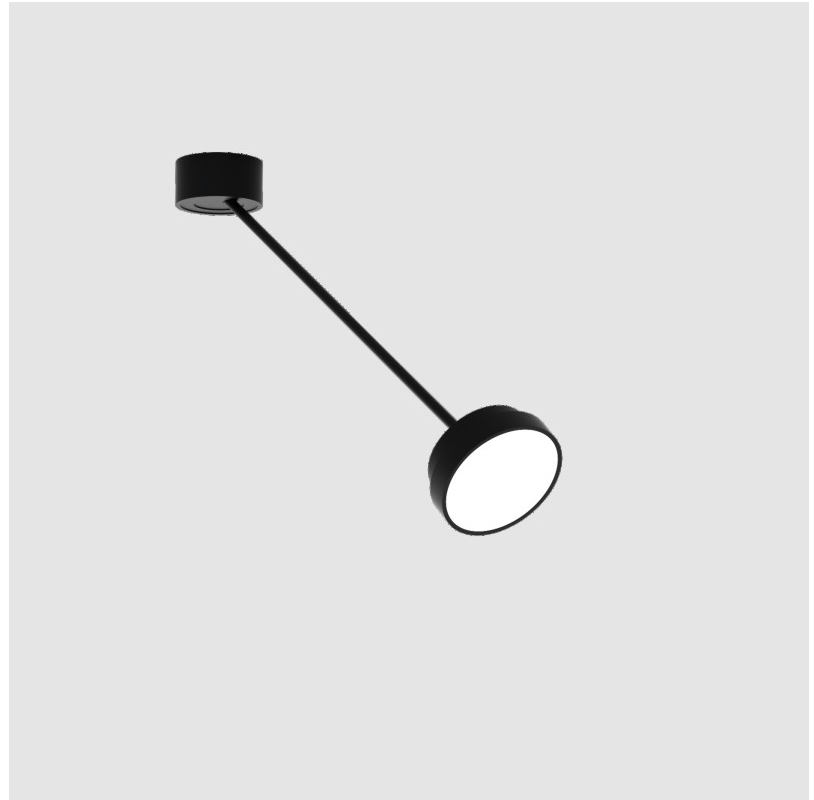

GENERAL

Series: Sign Diva Dancer
Subseries: Sign Diva Dancer Korona
Partner: Prolicht
Division: Architectural
Installation: Suspension
Product Type: Pendant
Mounting Location: Ceiling
Light Distribution: Adjustable

PHYSICAL

Shape: Round
Diameter (mm): 200
Diameter (in): 7 7/8
Height (mm): 870
Depth (mm): 86
Height (in): 34 1/4
Depth (in): 3 3/8
Weight (kg): 2.09
Weight (lbs): 4.607

Diffuser: PMMA - Opal / Micro-Prism / Sparkling Secret / Vintage Industrial

Fixture Finish: SSR / BKV / CWI / CRY / HAB / UFT / ITA / RUA / FTG / MYG / LOD / PUS / FRO / FUP / KIA / POP / BLS / SPG / MEY / GOH / CHC / COM / ABZ / JAG / OBR / MOS / ROR

Fixture Material: PMMA / Extruded Aluminum / Steel

ELECTRICAL

Lamp Type: LED (Zhaga Standard)
Input Wattage (W): 11
Total Output Wattage (W): 10
Dimming: Tri-Mode (Non-Dimming and Phase Dimming (120Vac only) and 0-10V Dimming)
Driver Included: Yes
Driver Location: Integrated
Driver Type: Constant Current - Universal
Driver Class: Class 2
Input Voltage (V): 120 - 277
Constant Current (MA): 350

LED

Color Temperature (°K): 2700 / 3000 / 3500 / 4000
Max. Delivered Lumen (lm): 860 / 1080 / 1088 / 1110
CRI: >90 CRI
Lamp Life (hrs): 50000

OPTICAL

Adjustability: Rotational Canopy 170°; Tilting Canopy ±50°; Tilting Head ±90°

RATINGS AND CERTIFICATIONS

Certified By: Certified for North American Standards
IP rating: IP20